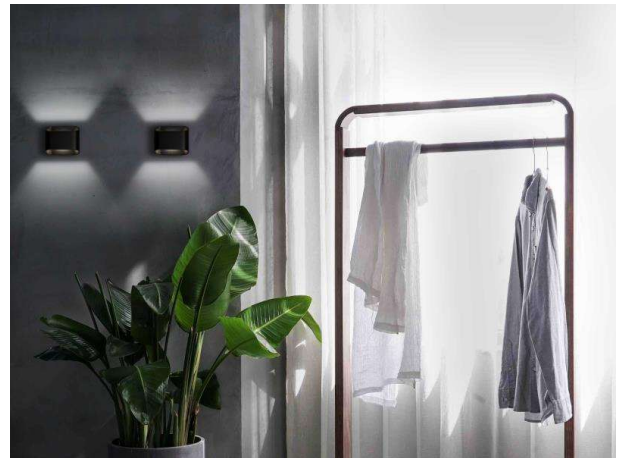

CUT UP 1 W

738-40009220

CUT UP 1 W SURFACE MOUNTED WALL LUMINAIRE made of aluminium, terra, light output direct, with converter, dimmable not dimmable, IP20

DRAWING

TECHNICAL DETAILS

System perform. [W]	5
Bulb type	LED
Luminous flux [lm]	210
Colour temp. [K]	3000K
CRI	>90
Dimming	nicht dimmbar
Light output	direct
Voltage [V]	220-240V 50/60Hz
Material	aluminium
Length [mm]	100
Width [mm]	60
Height [mm]	85
IP protection class	IP20
Voltage class	protection cl. I
Net weight [kg]	0,31
Color lamp	terra
EAN-Number	9010506141283
Lifetime [h]	25 000