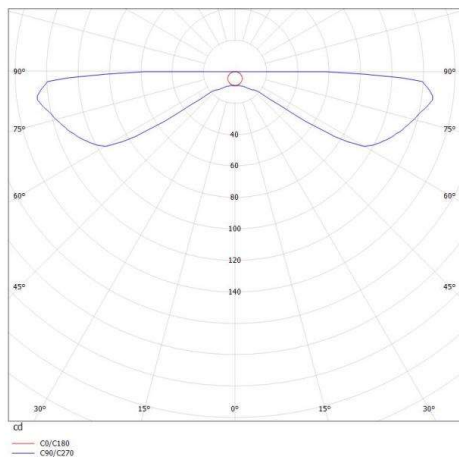

CUT UP 1 W

738-40009220

CUT UP 1 W SURFACE MOUNTED WALL LUMINAIRE made of aluminium, terra, light output direct, with converter, dimmable not dimmable, IP20

DRAWING

TECHNICAL DETAILS

System perform. [W]	5
Bulb type	LED
Luminous flux [lm]	210
Colour temp. [K]	3000K
CRI	>90
Dimming	nicht dimmbar
Light output	direct
Voltage [V]	220-240V 50/60Hz
Material	aluminium
Length [mm]	100
Width [mm]	60
Height [mm]	85
IP protection class	IP20
Voltage class	protection cl. I
Net weight [kg]	0,31
Color lamp	terra
EAN-Number	9010506141283
Lifetime [h]	25 000

LIGHT DISTRIBUTION CURVE

The values are rated values. Power and luminous flux are initially subject to a tolerance of +/- 10%. Colour temperature tolerance: +/- 150 K. The values apply to an ambient temperature of 25°C unless otherwise specified.