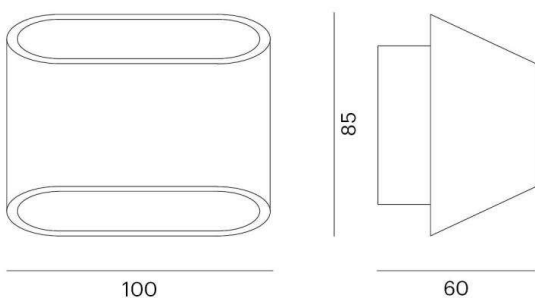

CUT UP 1 W

738-40009220

CUT UP 1 W SURFACE MOUNTED WALL LUMINAIRE made of aluminium, terra, light output direct, with converter, dimmable not dimmable, IP20

DRAWING

TECHNICAL DETAILS

System perform. [W]	5
Bulb type	LED
Luminous flux [lm]	210
Colour temp. [K]	3000K
CRI	>90
Dimming	nicht dimmbar
Light output	direct
Voltage [V]	220-240V 50/60Hz
Material	aluminium
Length [mm]	100
Width [mm]	60
Height [mm]	85
IP protection class	IP20
Voltage class	protection cl. I
Net weight [kg]	0,31
Color lamp	terra
EAN-Number	9010506141283
Lifetime [h]	25 000

LIGHT DISTRIBUTION CURVE

The values are rated values. Power and luminous flux are initially subject to a tolerance of +/- 10%. Colour temperature tolerance: +/- 150 K. The values apply to an ambient temperature of 25°C unless otherwise specified.